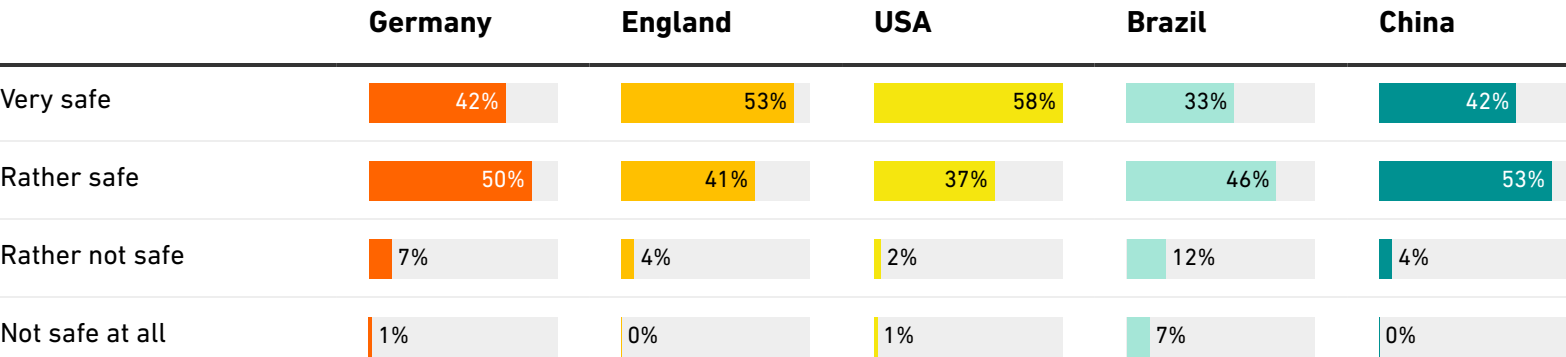

# Safety perception of stadium visitors at soccer matches in a country comparison (GER, ENG, USA, BRA, CHN)

\*Don't know / No response in Germany: 1%, England: 1%, USA: 1%, Brazil: 1%.

Source: ONE8Y

Survey date: 12/13/2023

Survey country: Germany England USA Brasilien China

Sample: Total of n=5,342 interested in soccer (top 2 on a 4-point scale) who regularly visit the stadium, from Germany (n=1,002), England (n=1,270), USA (n=684), Brazil (n=895) and China (n=1,491)