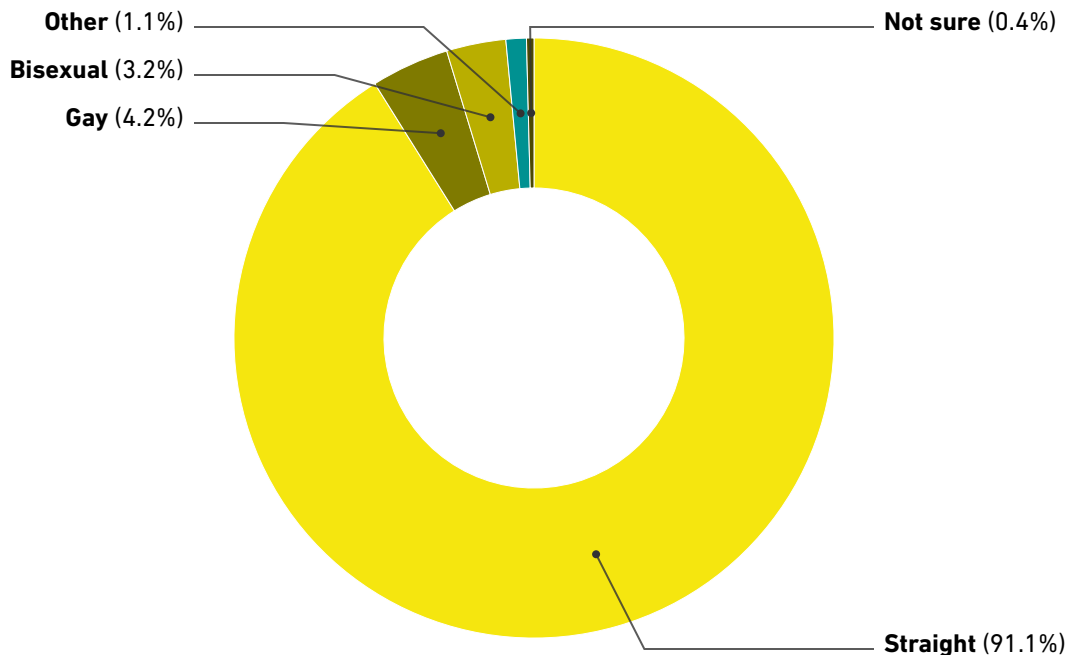

National distribution of sexual orientations among people interested in sports

Source: ONE8Y

Survey date: 02.02.2023 to 15.02.2023

Survey country: Germany

Sample: n=2.000 interested in sports (top 2 on 4-point scale, representative to population census, 16-69 years)