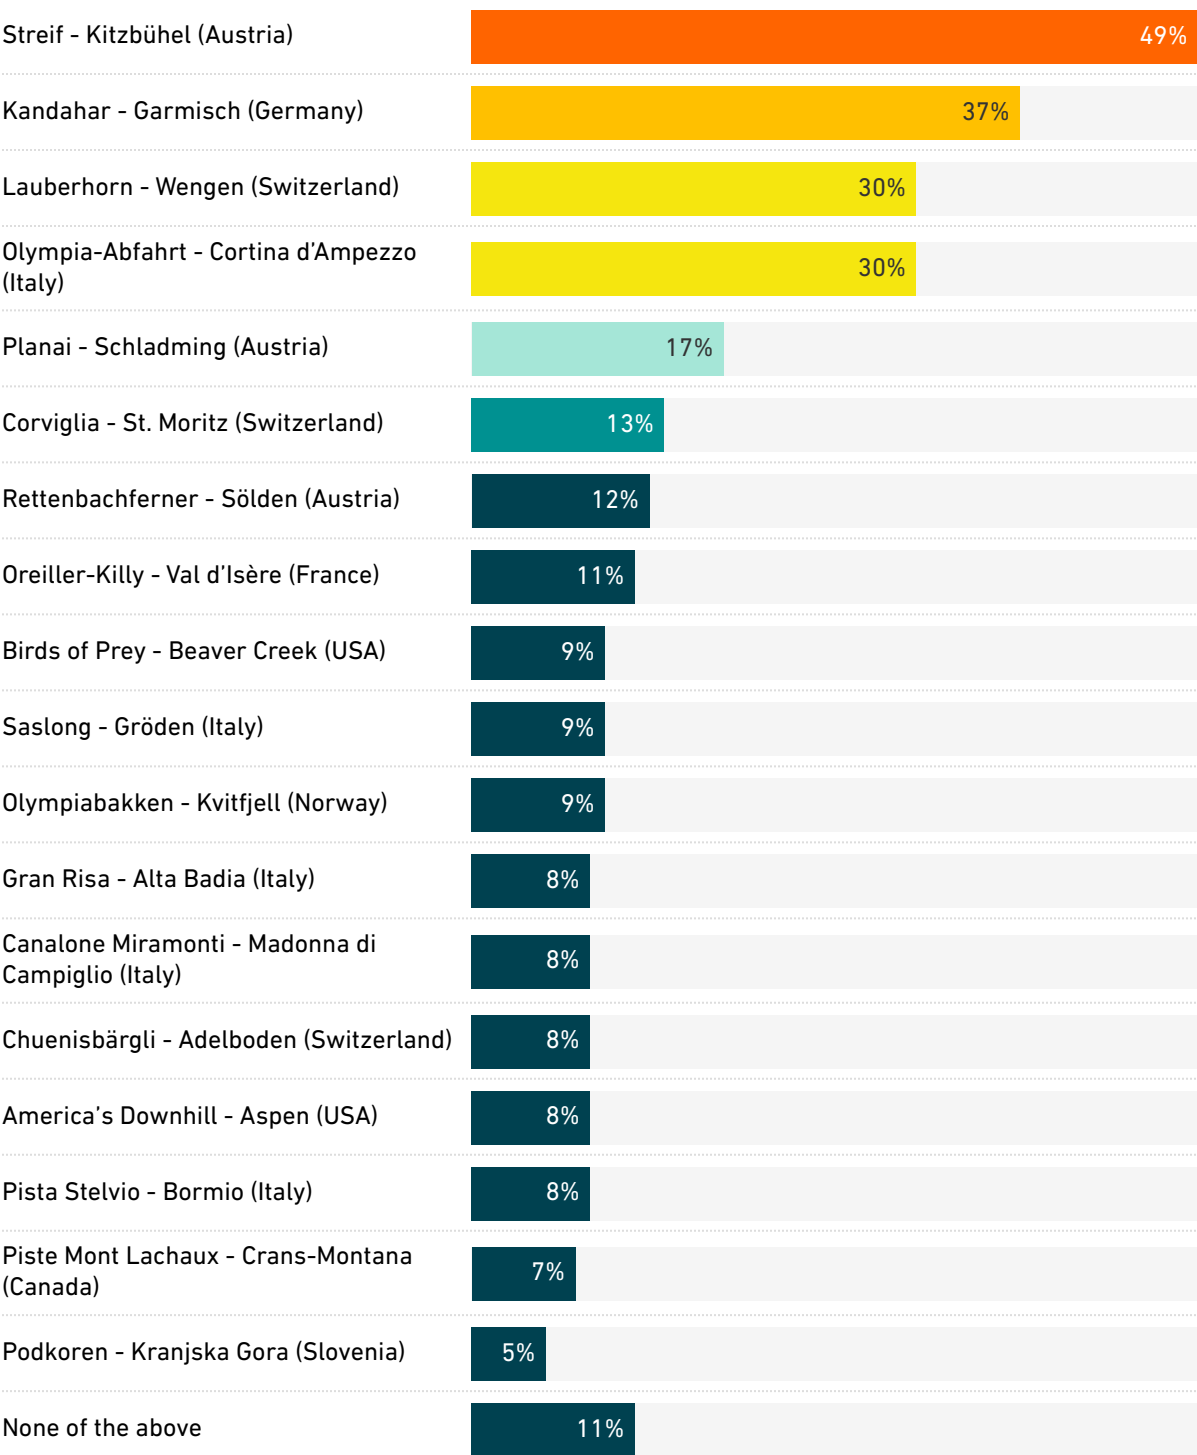

Evaluation of selected ski tracks for ski downhill races according to importance and prestige

Source: ONE8Y

Survey date: 25.01.2023 to 26.01.2023

Survey country: Germany

Sample: n=518 interested in alpine skiing (top 2 on 4-point scale)

Question: In your opinion, which downhill skiing tracks are the most important & prestigious? (Multiple answers possible; aided answers)